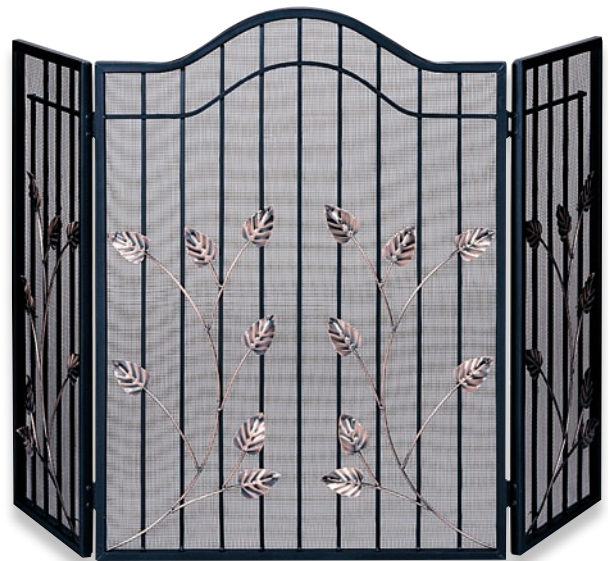

F-1654 5 Piece Venetian Bronze Fireset
32" High (19.5 lbs.)

W-1616 Venetian Bronze Log Holder
17" High (13.2 lbs.)

W-1664 **NEW!** Venetian Bronze Log Holder with
Decorative Scroll
14" High (13 lbs.)

W-1668 **NEW!** Venetian Bronze Log Holder
14.5" High (15.6 lbs.)

Antique Copper

S-1307

S-1314

NEW

S-1309

S-1280

S-1307 3 Panel Antique Copper Screen with Arched Center Panel
32" High x 54" Wide (27.7 lbs.)

S-1314 3 Fold Hammered Antique Copper Screen
35" High x 52.5" Wide (28.2 lbs.)

S-1309 **NEW!** 3 Panel Antique Copper Scroll Top Screen with doors
32" High x 52" Wide (30.5 lbs.)

S-1280 3 Fold Black Wrought Iron Gate Screen with Copper Leaves
32" High x 48" Wide (23.3 lbs.)

Antique Copper